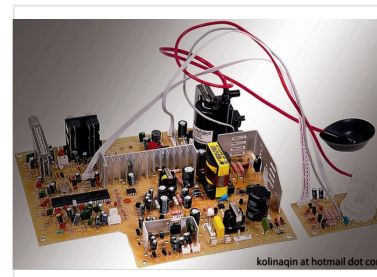

# Color TV Chassis for 14 to 21 inch CRT TVs

This color TV chassis is designed for CRT televisions with screen sizes from 14 to 21 inches. It incorporates components for video processing, audio amplification, and power supply regulation.

## ADDITIONAL IMAGES

### Universal CRT TV Chassis Solution

This color TV chassis is engineered as a versatile solution for 14 to 21-inch CRT television sets, including ultra-slim models. It utilizes a high-performance integrated circuit solution to provide reliable video processing, audio amplification, and power management. Designed for seamless integration, it supports multiple global television standards and includes modern convenience features such as programmable tuning and an on-screen display.

### Tuning Features

- 255 channel programmable tuning
- Auto search
- Auto store