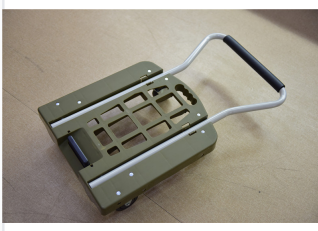

# Collapsible Utility Hand Truck

This collapsible hand truck features a durable plastic platform and telescoping metal handle. It folds flat for convenient storage and transport.

## ADDITIONAL IMAGES

### Versatile Utility Dolly

This collapsible utility hand truck features a reinforced 60x40cm platform designed for efficient material handling. Built with a skidproof polyethylene top and non-slip pads, it ensures cargo stability during transport. Its interlocking edge design allows for modular expansion, enabling users to connect multiple dollies for larger loads.

### Weight Capacity

**100 KG**  
Max Load

Platform Dimensions	60 x 40 x 11.5 cm
Wheel Type	3-inch TPR swivel casters
Design Features	Skidproof surface, Non-slip pads, Interlocking edges, Built-in handle