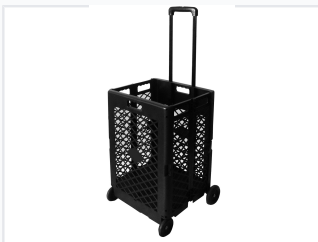

ADDITIONAL IMAGES

Product Overview

Versatile Portable Shopping Solution

This extra capacity portable folding cart (model FC404KP) is designed for efficient transport of goods in retail, laundry, or general logistics environments. Featuring a durable plastic construction with a lattice design, it balances structural strength with lightweight portability. The unit includes a push-button telescopic handle and a four-wheel system, ensuring smooth rolling and effortless maneuverability under load.

Technical Specifications

Load Capacity	25 kg
Max Handle Height	1000 mm

Dimensions

Dimensions (Open)	380 x 325 x 600 mm
Dimensions (Closed)	380 x 80 x 600 mm

Mobility

Wheel Setup

105 mm

Large Wheel Diameter

85 mm

Small Wheel Diameter

Features

Key Features	Collapsible Design, Telescopic Handle, 4-Wheel Operation, Smooth Rolling, Compact Storage