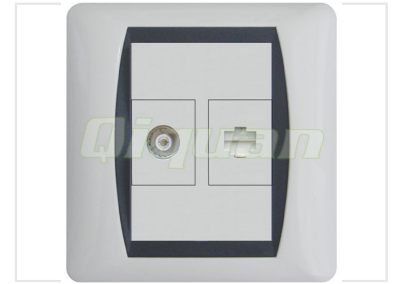

Coaxial and RJ45 Connector Wall Plate

This wall plate features both coaxial and RJ45 connectors, providing versatile connectivity. It is designed for easy installation and a clean appearance, suitable for residential or commercial use.

Product Overview

Versatile Connectivity Solution

This professional-grade wall plate integrates both coaxial and RJ45 connectors into a single, sleek unit designed for streamlined installations. It is ideal for both residential and commercial environments where space-saving cable management is required. With support for high-quality network and signal transmission, this plate provides a clean and durable interface for TVs, satellite receivers, and networking hardware.