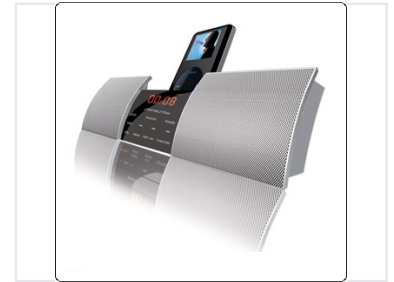

Clock Radio with Universal Dock

This clock radio features a universal dock for compatible devices. It also includes an integrated digital clock display, FM radio functionality, and built-in speakers for audio playback.

Overview

Modern Audio & Charging Solution

This versatile clock radio combines a sleek, modern aesthetic with practical functionality for any bedroom or office. Featuring a universal docking station, it allows users to conveniently charge and play music from their iPad or iPhone devices. The unit includes an integrated digital clock display, reliable FM radio capabilities, and high-quality built-in speakers for clear audio playback.

Key Features

Core Functionalities

- Universal docking station for Apple devices
- Integrated digital clock display
- Built-in FM radio tuner
- Integrated speaker system

Design & Aesthetics

Design Style

Modern • Curved Speaker Grills

Color Scheme

Silver, Black

Controls

Control Panel

- Volume Control
- Menu Navigation
- Repeat/Random Playback
- Power/Standby
- Function Selection
- Auxiliary Mode