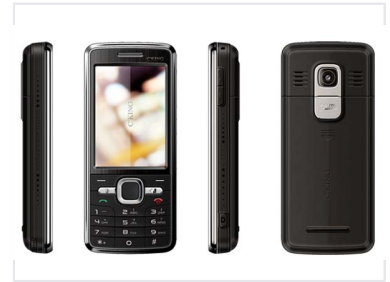

Classic Mobile Phone with Numeric Keypad

This classic mobile phone features a numeric keypad and a rear camera. It is designed for basic communication needs, including calls and text messaging.

Overview

Reliable Communication Solution

This classic mobile phone is engineered for essential communication, prioritizing durability and ease of use. Featuring a tactile numeric keypad and a compact, ergonomic design, it is an ideal choice for professional environments requiring straightforward call and text functionality. The device is built to withstand daily use while providing a user-friendly interface for efficient operation.