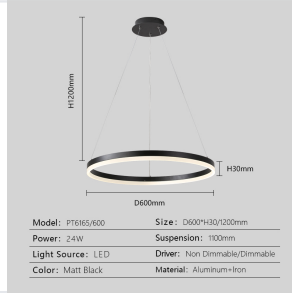

Circular LED Pendant Light

This circular LED pendant light features a sleek, minimalist design. It provides ambient illumination ideal for living rooms, dining areas, and bedrooms.

ADDITIONAL IMAGES

Product Overview

Modern Minimalist Illumination

This circular LED pendant light offers a sleek, contemporary aesthetic perfect for modern interior spaces such as living rooms, dining areas, and bedrooms. Constructed from a durable combination of aluminum and iron with a sophisticated matt black finish, it provides soft, ambient illumination. The minimalist design is enhanced by thin suspension cables, creating a floating effect that elevates any room's atmosphere.

Technical Specifications

Technical diagram detailing dimensions, power, and material specifications.

Power Consumption

24 W

Power

Dimensions

Feature	Measurement
Diameter	600mm
Ring Height	30mm
Suspension Cable	1100mm
Total Height	1200mm

Materials	Aluminum, Iron
Driver Compatibility	Non-dimmable / Dimmable
Model Number	PT6165/600

Design & Aesthetics

Finish

Matt Black

Light Source	Integrated LED
--------------	----------------