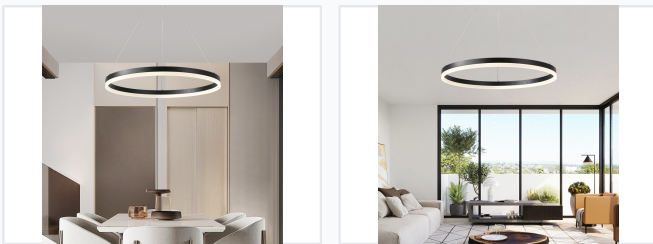

Circular LED Pendant Light

This circular LED pendant light features a sleek, minimalist design. It provides ambient illumination ideal for living rooms, dining areas, and bedrooms.

ADDITIONAL IMAGES

Product Overview

Modern Minimalist Illumination

This circular LED pendant light offers a sleek, contemporary aesthetic perfect for modern interior spaces such as living rooms, dining areas, and bedrooms. Constructed from a durable combination of aluminum and iron with a sophisticated matt black finish, it provides soft, ambient illumination. The minimalist design is enhanced by thin suspension cables, creating a floating effect that elevates any room's atmosphere.

Technical Specifications

Technical diagram detailing dimensions, power, and material specifications.

Power Consumption

24 W

Power

Dimensions

Feature	Measurement
Diameter	600mm
Ring Height	30mm
Suspension Cable	1100mm
Total Height	1200mm