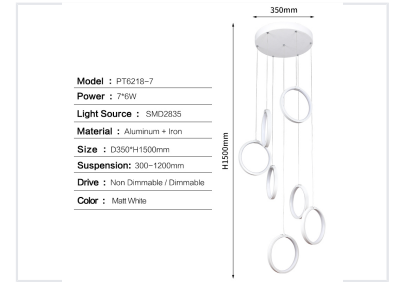

Circular LED Multi-Ring Pendant Light

This modern pendant light features a circular design with multiple rings suspended at varying heights. The integrated LED light source within the rings provides a soft and ambient glow.

ADDITIONAL IMAGES

Product Overview

Modern Multi-Ring Elegance

This circular LED multi-ring pendant light features a sophisticated, minimalist design with rings suspended at varying heights, perfect for contemporary interiors. Constructed from durable aluminum and iron with a clean matt white finish, it delivers a soft, ambient glow suitable for dining rooms, living areas, or entryways. The integrated SMD2835 LED light source ensures energy efficiency and long-lasting performance for your space.

Technical Specifications

Power Consumption

42 W

Total Power

Model	PT6218-7
Light Source Type	SMD2835
Drive Options	Non-Dimmable, Dimmable

Physical Dimensions

Fixture Dimensions	D350mm
Suspension Range	300-1200mm
Total Height	1500 mm