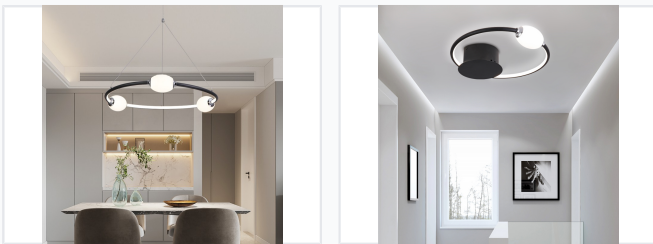

Circular LED Chandelier with Spherical Diffusers

This LED chandelier features a circular design with integrated LED lighting and spherical diffusers. It is suspended by thin cables, providing a minimalist aesthetic suitable for dining rooms and living spaces.

ADDITIONAL IMAGES

Product Overview

Modern Circular LED Chandelier

This modern LED chandelier features a sophisticated circular design integrated with spherical diffusers, creating a perfect balance of ambient and task lighting. Constructed with a durable combination of aluminium and iron, it offers a sleek, minimalist aesthetic suitable for contemporary dining rooms, living spaces, and commercial interiors. The energy-efficient LED light source ensures long-lasting performance while maintaining a stylish, high-end appearance.

Color Finish

- Black
- White

Construction Materials

Aluminium, Iron