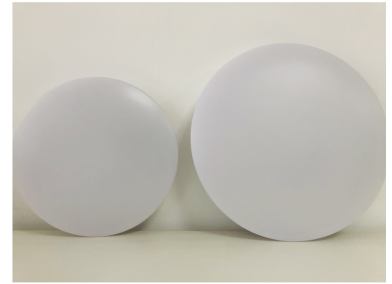

# Circular LED Ceiling Light

This LED ceiling light is designed for general illumination. It features a circular, diffused lens that provides even light distribution.

### Modern Illumination Solution

This circular LED ceiling light is designed to provide efficient and even light distribution for a variety of environments. With its modern aesthetic and diffused lens, it ensures a soft, comfortable glow suitable for both residential and commercial spaces. Engineered for reliability, this fixture is a versatile choice for general illumination needs.

### Shape

Circular