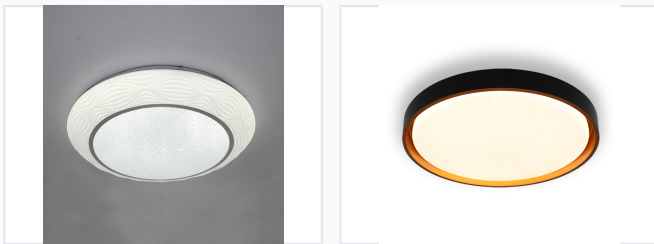

Circular LED Ceiling Fixture

This LED ceiling light features a sleek, modern design suitable for indoor use in homes or businesses. The low-profile light provides uniform and energy-efficient illumination.

ADDITIONAL IMAGES

Product Overview

Modern Circular LED Lighting Solution

This circular LED ceiling fixture combines a sleek, modern aesthetic with versatile functionality, making it an excellent choice for residential and commercial indoor spaces. Featuring a durable aluminum and acrylic construction, it offers adjustable brightness and color temperature control via remote, including a convenient night light mode. Its low-profile design ensures uniform illumination while maintaining energy efficiency.

Physical Specifications

Dimensions	D495 x H65 mm
Materials	Aluminum, Acrylic

Electrical Performance

Power	72 W
Voltage	180-265V
Power Factor	0.5

Lighting Performance

Performance Metrics

80 Ra

CRI