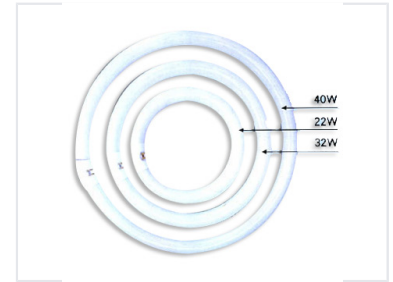

# Circular Fluorescent Lamp

Circular fluorescent lamps provide energy-efficient lighting for various applications. The lamps offer a soft, diffused light suitable for general illumination and are available in different wattages such as 22W, 32W, and 40W.