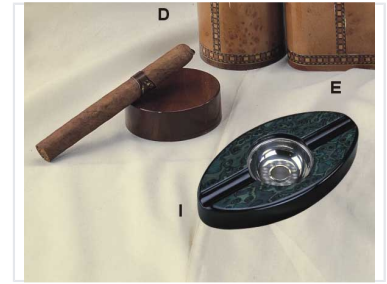

# Cigar Ashtray with Metal Receptacle

This cigar ashtray combines wood and marbled composite materials. It features a metal receptacle in the center for convenient ash disposal.

### Premium Cigar Ashtray

This sophisticated cigar ashtray combines classic aesthetics with functional design, featuring a durable metal receptacle for easy cleaning and ash management. The piece showcases a distinct marbled pattern, making it a stylish addition to any lounge, office, or smoking area. Designed for the discerning cigar enthusiast, it offers both stability and a refined visual appeal.