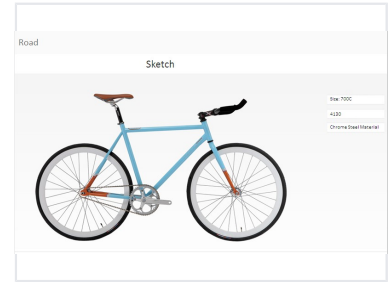

Chrome Steel Single-Speed Road Bicycle

This single-speed bicycle is designed for urban commuting and recreational riding. It features a lightweight and durable 4130 chrome steel frame for a smooth and responsive ride.

Overview

Urban Performance and Reliability

This single-speed road bicycle is engineered for urban commuting and efficient recreational riding. Built with a durable chrome steel frame and fork, it provides a responsive and smooth experience on city streets. The minimalist design combined with high-quality components ensures a reliable ride for professional urban users.

Technical Specifications

Frame Material	4130 Chrome Steel
Frame Size	700C

Components

Handlebar Brand	ZOOM
Stem Brand	ZOOM

Drivetrain

Chainwheel Size	52 T
Rear Hub	QUANDO Fixed Gear

Wheels and Tires

Tire Specifications	KENDA 700C x 28C
Rim Model	HJC DH400

Certifications

Key Features	Single-Speed, Urban Commuter, Chrome Steel, Fixed Gear
--------------	--