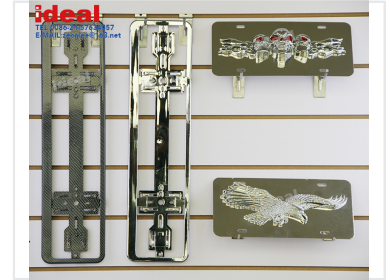

# Chrome License Plate Frame with Embossed Decorative Plates

Chrome license plate frames securely hold plates while adding style. Decorative plates feature embossed designs like skulls and eagles for a customized vehicle look.

### Premium Chrome License Plate Frames

These chrome license plate frames are designed for automotive customization, combining durability with a sleek, polished aesthetic. Constructed from high-quality metal, the frames securely hold license plates while offering a personalized look through intricate embossed decorative plates. Featuring motifs such as skulls and eagles, they provide an easy-to-install solution for vehicle owners looking to enhance their car's exterior style.

## Technical Specifications

Material	Durable Metal
Finish	Polished Chrome
Available Designs	Skull, Eagle, Embossed

## Features

Installation	Easy to install
Primary Function	Secure license plate retention and vehicle customization