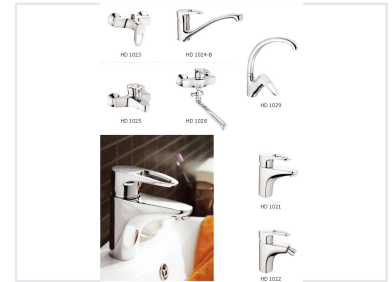

Chrome Finished Faucets

These chrome-finished faucets are suitable for both bathroom and kitchen applications. The models include wall-mounted and deck-mounted options with different spout styles, handle types, and functionalities.

Product Overview

Premium Chrome Finished Faucets

This collection of chrome-finished faucets offers a versatile range of designs suitable for both bathroom and kitchen applications. Featuring a modern aesthetic, these models provide durable construction and reliable performance. The selection includes various configurations, such as wall-mounted and deck-mounted options, ensuring compatibility with diverse plumbing setups and interior design requirements.

Design & Configuration

Model Numbers

- HD 1021
- HD 1022
- HD 1023
- HD 1024-B
- HD 1025
- HD 1028
- HD 1029

Surface Finish

Chrome

Mounting Options

Wall-mounted, Deck-mounted

Application