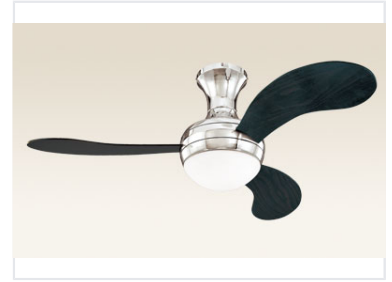

Chrome Finish Ceiling Fan with Light

This ceiling fan features a polished chrome finish and three dark wood-grain blades. The integrated light fixture provides ample illumination, while the fan offers multiple speed settings for customized comfort.

Product Overview

Efficient Comfort & Design

This stylish ceiling fan features a polished chrome finish paired with three dark wood-grain blades, making it a functional and decorative addition to any room. Designed for both comfort and efficiency, the fan creates a wind chill effect that can lower the perceived temperature by 8°C. By integrating this fan with your air conditioning system, you can significantly reduce energy consumption by up to 40%.

Design & Features

| | |
|------------------|--|
| Finish | Polished Chrome |
| Blade Style | Dark wood-grain |
| Number of Blades | 3 |
| Key Features | Integrated Light, Multiple Speed Settings, Energy Saving |