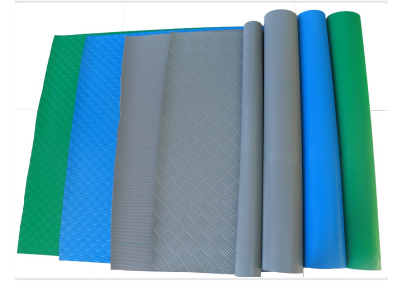

Checker Pattern Rubber Sheet

This washable rubber sheet is easy to maintain. Its durable formulation offers scratch resistance and reduces noise, even in heavy traffic areas.

ADDITIONAL IMAGES

Product Overview

Durable Checker Pattern Rubber Sheet

This durable rubber sheet features a raised checker pattern designed to provide excellent slip resistance and grip. Engineered for high performance, it offers superior abrasion resistance, impact absorption, and noise reduction, making it an ideal solution for flooring and protective lining. Suitable for industrial, commercial, and automotive environments, this versatile material is easy to clean and maintain while ensuring long-lasting performance.

Technical Specifications

Available Dimensions

Parameter	Range
Thickness	2.5 - 6 mm
Width	0 - 1.5 m
Length	10 - 20 m

Reference Number: GW-005

Color Options: Black, Red, Blue, Green, Grey

Key Features

Key Performance Features