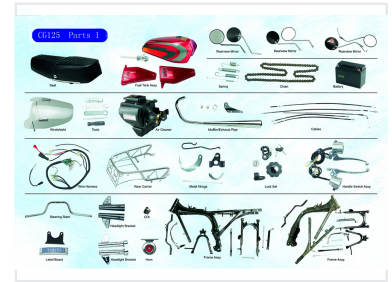

# CG125 Motorcycle Spare Parts Kit

This kit contains a comprehensive collection of spare parts for CG125 motorcycles. It includes the seat, fuel tank assembly, rearview mirrors, and other essential components.

### Comprehensive CG125 Maintenance Solution

This comprehensive spare parts kit is designed specifically for the CG125 motorcycle model, offering a complete solution for restoration or routine maintenance. The set includes a wide array of essential components ranging from structural frame elements and fuel systems to electrical controls and ergonomic fittings. By providing a consolidated package of high-quality replacement parts, this kit simplifies the procurement process for repair shops and fleet managers alike.

## Key Components

### Included Components

- Seat
- Fuel Tank Assembly
- Rearview Mirrors
- Springs
- Chain
- Battery
- Windshield
- Tools
- Air Cleaner
- Muffler/Exhaust Pipe
- Cables
- Wire Harness
- Rear Carrier
- Lock Set
- Handle Switch Assembly
- Steering Stem
- CDI
- Headlight Bracket
- Horn
- Frame Assembly