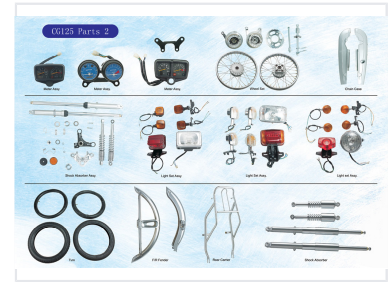

# CG125 Motorcycle Spare Parts Kit

This kit contains a comprehensive collection of spare parts for CG125 motorcycles, including meter assemblies and wheel sets. These components are essential for the maintenance, repair, and restoration of CG125 motorcycles.

### Comprehensive CG125 Maintenance Solution

This comprehensive spare parts kit is specifically curated for the maintenance, repair, and restoration of CG125 motorcycles. The set includes essential components ranging from meter assemblies and lighting systems to structural elements like shock absorbers and wheel sets. Designed for professional repair shops and restoration projects, this kit ensures high compatibility and reliable performance for the CG125 platform.

## Included Components

### Included Parts

- Meter Assemblies
- Wheel Sets
- Chain Case
- Shock Absorber Assemblies
- Light Sets
- Tires
- Front and Rear Fenders
- Rear Carrier