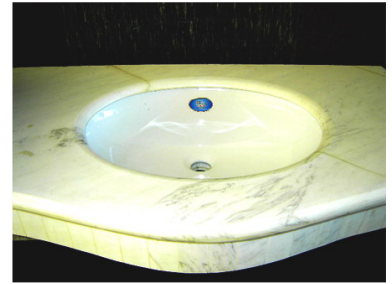

Ceramic Sink with Marble Countertop

This is an oval-shaped ceramic sink integrated into a marble countertop. The countertop has a curved edge and a seamless integration with the sink.

Product Overview

Elegant Marble and Ceramic Integration

This premium sink combination features a high-quality ceramic basin seamlessly integrated into a sophisticated marble countertop. The smooth, glossy white finish of the sink provides a clean aesthetic, while the natural veining of the marble adds a touch of luxury to any space. Designed for both durability and style, this unit is an ideal choice for high-end bathroom or powder room installations.

Design Specifications

Color

White • Light Marble

Sink Shape

Oval

Materials

Ceramic, Marble

Finish

Glossy

Installation Details

Drain Placement

Central

Edge Profile

Curved

Usage

Recommended Applications