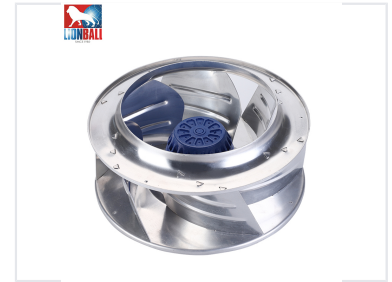

# Centrifugal Fan YWFB310

This centrifugal fan is designed for ventilation and air purification applications. Its robust construction ensures durability and efficient airflow.

## ADDITIONAL IMAGES

### High-Performance Centrifugal Ventilation

The YWFB310 series offers a compact and professional solution for demanding ventilation and air purification needs. Engineered with an aerodynamically optimized impeller, these fans deliver high static pressure and efficient airflow while maintaining low noise levels. Their robust metallic construction ensures a long service life and reliable performance across diverse industrial and commercial HVAC applications.