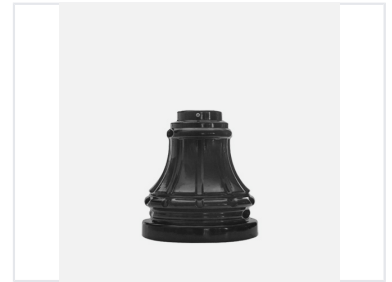

Cast Aluminum Decorative Street Light Pole Base

This decorative street light pole base is constructed from durable cast aluminum. It provides a stable and aesthetically pleasing foundation for outdoor lighting installations, enhancing the visual appeal of streets and landscapes.