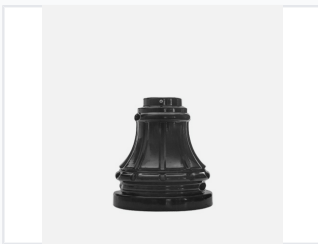

ADDITIONAL IMAGES

Product Overview

Decorative Street Light Pole Base

This high-quality cast aluminum base is designed for decorative street signs and solar light posts, offering a blend of aesthetic appeal and long-lasting durability. Engineered to accommodate diverse design requirements, these bases enhance the beauty and safety of both residential and commercial landscapes. The product emphasizes a localization design concept, allowing for customization to suit specific local cultural backgrounds.

Technical Specifications

Design Features

- Classic design with intricate detailing
- Customizable for local cultural backgrounds
- Weather-resistant construction
- Compatible with standard pole sizes

Installation & Compatibility