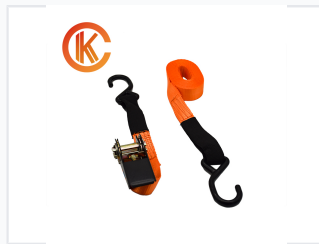

# Cargo Lashing Strap with Ratchet

This cargo lashing strap utilizes a ratchet mechanism to secure loads. It is ideal for securing cargo during transportation.

## ADDITIONAL IMAGES

### Professional Grade Cargo Lashing

This high-strength cargo lashing strap is engineered for reliable load securement across road, rail, sea, and air transportation. Manufactured from 100% polyester, it offers exceptional wear resistance, low elongation, and flexibility for safe handling. Each unit is GS tested and approved by TÜV, ensuring compliance with international safety standards.