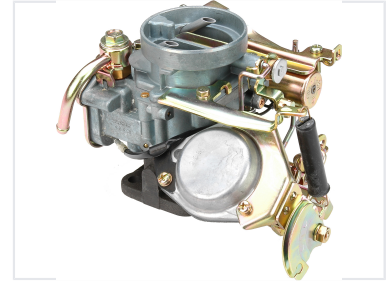

# Carburetor for Mazda NA B1600

Carburetor designed for Mazda NA B1600 engines. It ensures optimal fuel delivery and air-fuel mixture for improved engine performance and efficiency.

### High-Performance Carburetor for Mazda NA B1600

This high-performance carburetor is precision-engineered for Mazda NA B1600 engines, ensuring optimal fuel delivery and an ideal air-fuel mixture for improved engine efficiency. Designed to meet or exceed OEM specifications, it serves as a reliable direct replacement, making it ideal for engine restoration or performance upgrades. Its durable construction guarantees long-lasting operation and consistent performance under various driving conditions.