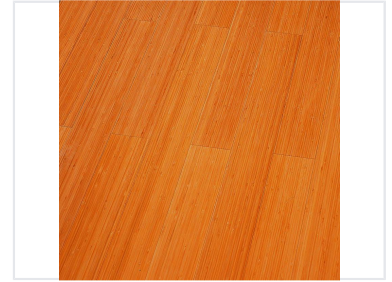

# Carbonized Vertical Bamboo Flooring

This carbonized vertical bamboo flooring provides a durable and stylish flooring solution. Its vertical grain construction offers a unique aesthetic, while the carbonization process enhances the wood's natural beauty and strength.

### Carbonized Vertical Bamboo Flooring

This carbonized vertical bamboo flooring offers a stylish and durable flooring solution for both residential and commercial applications. The vertical grain construction provides a unique aesthetic, while the specialized carbonization process enhances the wood's natural beauty and structural strength. Finished with a matt coating, this flooring reduces glare and provides a smooth, comfortable surface that is resistant to scratches and daily wear.