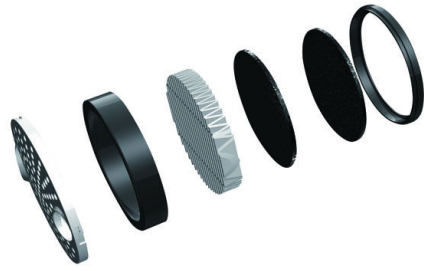

Filtration System

Detailed view of the multi-stage filtration system, including the HEPA and nano silver layers.

Filtration Stages

- HEPA Filter
- Activated Carbon
- Formaldehyde Removal
- Nano Silver
- Negative Ion Generator