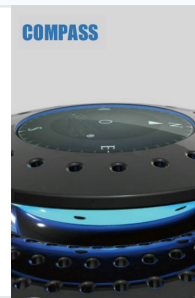

Filtration Stages

- HEPA Filter
- Activated Carbon
- Formaldehyde Removal
- Nano Silver
- Negative Ion Generator

Features & Accessories

The integrated perfume chamber allows for aromatherapy, while the soft blue light enhances the vehicle interior.

The device includes a built-in compass, combining navigation assistance with air purification.

Included Accessories

- Perfume Resins Pack
- 3m Power Cord with Cigar Lighter Connector
- Replacement Filter