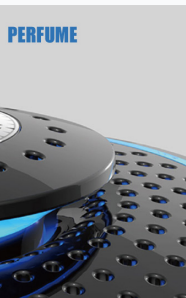

Car Negative Ion Air Purifier with Aromatherapy

This compact air purifier releases negative ions to remove dust, pollen, smoke, and other pollutants inside a car. It features a nano silver filter and aromatherapy function.

Overview

Clean Air on the Go

This car air purifier combines advanced multi-stage filtration with a compact, stylish design tailored for vehicle interiors. It effectively removes particulate matter, smoke, bacteria, and viruses, ensuring a healthier environment for all passengers. Beyond air purification, the device features integrated aromatherapy capabilities, a soft blue ambient light, and a built-in compass for added convenience during your travels.

Filtration Stages

- HEPA Filter
- Activated Carbon
- Formaldehyde Removal
- Nano Silver
- Negative Ion Generator

Features & Accessories

The integrated perfume chamber allows for aromatherapy, while the soft blue light enhances the vehicle interior.

The device includes a built-in compass, combining navigation assistance with air purification.

Included Accessories

- Perfume Resins Pack
- 3m Power Cord with Cigar Lighter Connector
- Replacement Filter