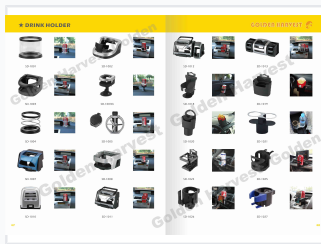

Car Mobile Phone Holder

Car mobile phone holders provide a secure and accessible mounting solution for mobile devices. Available in vent-mounted, dashboard-mounted, and console-mounted designs, these holders accommodate various phone sizes and car interiors.

ADDITIONAL IMAGES

Product Overview

Versatile In-Car Organization

This product line offers a comprehensive solution for in-car storage and convenience. Designed to cater to various vehicle interiors and driver needs, these accessories provide secure mounting options for mobile devices and beverages. With a focus on stability and accessibility, these organizers help maintain a clutter-free and safe driving environment.

Product Range

Available Model Series

- SD-1001
- SD-1003
- SD-1028
- SD-1029/1029D
- SD-1030
- SD-1101
- SD-1102
- SD-1105
- SD-1129/1129G
- SD-1130/1130G

Mounting Options

Mounting Styles

Vent-mounted, Dashboard-mounted, Console-mounted, Dashboard mats

Features

Accessory Categories

Phone Holder • Drink Holder • Storage Pocket • Dashboard Mat