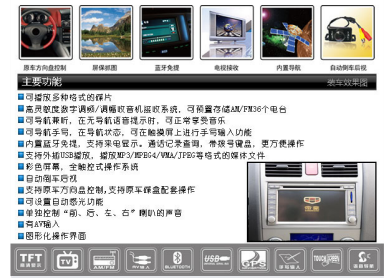

# Car Entertainment System with Navigation

This car entertainment system has built-in navigation and a color touch screen. It supports Bluetooth hands-free calling, USB playback, and AM/FM radio.

### Advanced Car Entertainment & Navigation System

This comprehensive car entertainment system integrates high-performance navigation, multimedia playback, and advanced vehicle control features into a single, intuitive interface. Designed for seamless operation, it supports full touch-screen control, handwriting input, and hands-free Bluetooth connectivity for enhanced safety. With support for diverse media formats, AM/FM radio, and automatic reversing camera integration, this system upgrades vehicle functionality while maintaining original steering wheel control compatibility.

## Core Features

Key Functionalities	GPS Navigation, Bluetooth Hands-free, Steering Wheel Control, Reversing Camera Support, AM/FM Radio, Handwriting Input
---------------------	--

### System Capabilities

Full Touch Screen • Graphical Interface • Automatic Light Sensitivity • Independent Speaker Control • AV Input