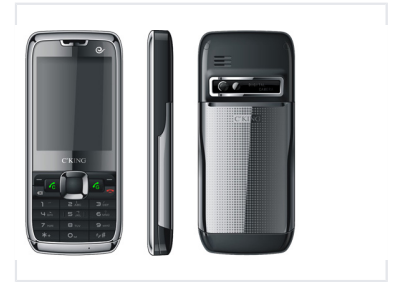

Candybar Feature Phone with Camera

This feature phone has a candybar design with a physical keypad. It is equipped with a digital camera and color display for basic calling and texting.

Product Overview

Compact and Reliable Communication

This classic candybar mobile phone offers a straightforward and reliable communication solution for professional environments. Featuring a durable physical keypad and a compact, metallic-finish form factor, it is designed for ease of use in demanding settings. The inclusion of an integrated digital camera and a clear color display ensures essential functionality is always at your fingertips.

Design & Build

Form Factor	Candybar
Finish	Metallic
Input Method	Physical Keypad

Key Features

Camera	Yes
Display	Color Display
Core Functionalities	Calling, Texting, Photography