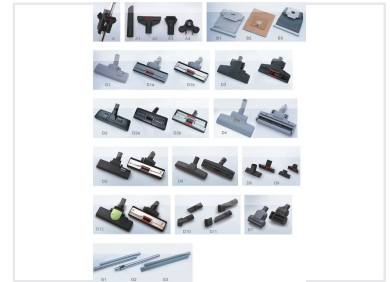

# Camera Accessory Kit

This camera accessory kit enhances the functionality and versatility of cameras. It includes various attachments, nozzles, brushes, and extension tubes.

### Comprehensive Cleaning Versatility

This extensive accessory kit is engineered to maximize the utility of your vacuum cleaner across diverse cleaning environments. The set includes a wide array of specialized attachments, including various nozzles, brushes, and extension tubes designed to handle everything from delicate surfaces to hard-to-reach crevices. By providing specific tools for different cleaning tasks, this kit ensures professional-grade maintenance for homes and workspaces alike.