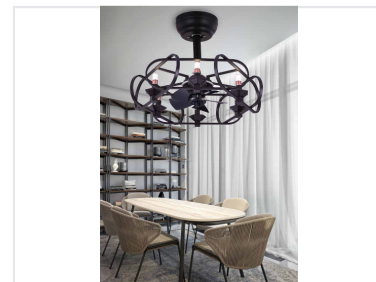

Cage Pendant Fan Lamp with Integrated Lighting

This modern pendant fan lamp combines illumination and air circulation in a single fixture. The fan blades are discreetly housed within the decorative frame, offering a sleek and unobtrusive appearance.

ADDITIONAL IMAGES

Overview

Modern Cage Pendant Fan Lamp

This modern style pendant fan lamp seamlessly combines illumination and air circulation into a single, stylish fixture. Featuring a distinctive open cage design, it houses both the fan blades and multiple light sources to provide ambient lighting and a gentle breeze. Its sleek, dark finish and contemporary aesthetic make it an ideal choice for dining rooms, living rooms, bedrooms, and commercial spaces like hotels or restaurants.

Applications

Recommended Settings	Dining Room, Living Room, Bedroom, Hotel, Restaurant, Pub, Shop
----------------------	---