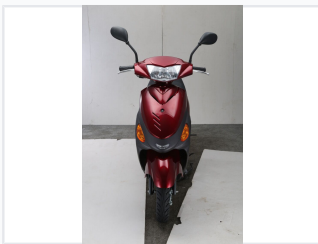

Burgundy Step-Through Gas Scooter for Urban Commuting

This burgundy scooter is designed for efficient and comfortable city commuting. It features a step-through frame for easy mounting and dismounting, and a compact design for navigating crowded streets.

ADDITIONAL IMAGES

Product Overview

Urban Commuting Redefined

The Burgundy Step-Through Urban Scooter is meticulously engineered for efficiency and comfort in dense city environments. Its accessible step-through frame design ensures easy mounting, while the compact chassis allows for effortless navigation through congested traffic. This reliable vehicle blends modern aesthetics with practical features like an integrated luggage rack to support your daily commuting needs.

Technical Specifications

Safety Equipment

- Integrated rearview mirrors
- High-visibility front headlight
- Front turn signals
- Sturdy parking kickstand

Key Features

Step-Through Design, Rear Luggage Rack, Urban Commuter, Compact Frame

Design

Color Palette

Burgundy • Gray • Black

Series Identifier

TURBOT