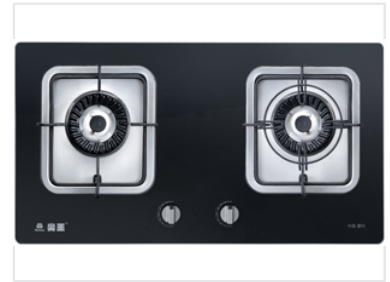

# Built-In Dual Burner Gas Cooktop

This built-in cooktop features two gas burners with stainless steel grates. It has a black glass surface and control knobs for adjusting flame intensity.

### Modern Dual-Burner Performance

This built-in gas cooktop features a sleek black glass surface designed for contemporary kitchen aesthetics. Equipped with two high-efficiency square burners and durable stainless steel grates, it offers both reliability and a modern look. The intuitive control knobs provide precise adjustment of flame intensity, making it an ideal solution for compact professional or residential cooking environments.

## Technical Specifications

Number of Burners	2
Surface Material	Black Tempered Glass
Grate Material	Stainless Steel
Control Method	Knob Control