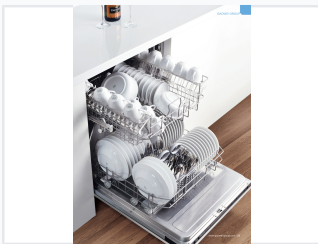

ADDITIONAL IMAGES

Overview

Professional Built-In Dishwasher

This high-capacity built-in dishwasher is designed for efficient, quiet operation in modern kitchen environments. Featuring a durable stainless steel interior, it offers versatile loading options with adjustable racks and a two-layer cutlery drawer to accommodate various kitchenware. With multiple wash cycles and energy-efficient performance, this appliance ensures thorough cleaning while minimizing water and electricity consumption.

Technical Specifications

Energy Efficiency Class

A+

Wash Programs

- Auto
- Power wash
- Normal
- Eco
- 30 min
- 60 min

Place Settings

13

Wash Temperatures

50°C, 55°C, 60°C, 65°C, 70°C

Delay Start Options

3 hours, 6 hours, 9 hours