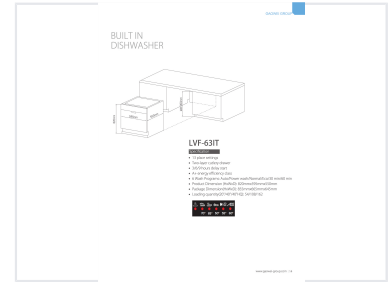

# Built-In Dishwasher with Multiple Wash Cycles

This built-in dishwasher is designed for efficient cleaning and quiet operation. It features a spacious interior with adjustable racks and multiple wash cycles.

## ADDITIONAL IMAGES

### Professional Built-In Dishwasher

This high-capacity built-in dishwasher is designed for efficient, quiet operation in modern kitchen environments. Featuring a durable stainless steel interior, it offers versatile loading options with adjustable racks and a two-layer cutlery drawer to accommodate various kitchenware. With multiple wash cycles and energy-efficient performance, this appliance ensures thorough cleaning while minimizing water and electricity consumption.

### Product Dimensions (HxWxD)

**820 mm**

Height

**595 mm**

Width

**550 mm**

Depth