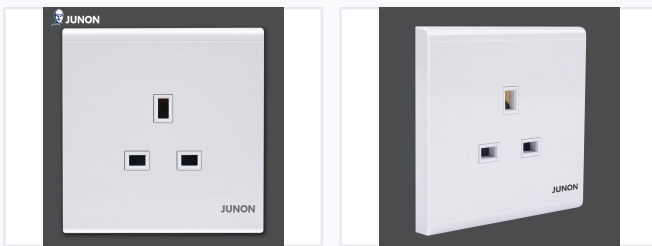

BS1363 Single Gang Power Outlet

This single gang power outlet is designed for use with BS1363 British standard plugs. It is suitable for both indoor and outdoor applications.

ADDITIONAL IMAGES

Product Overview

Modern Single Gang Power Outlet

This BS1363 standard single gang power outlet is designed for reliable indoor and outdoor performance. Featuring a sleek, flat touch-control interface and a durable fire-resistant PC body, it combines modern aesthetics with high-quality copper contacts for safety. The integrated night-blue LED indicator enhances usability, making it an ideal choice for high-end residential and commercial electrical installations.