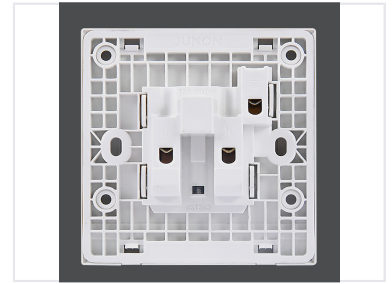

BS1363 Single Gang Power Outlet

This single gang power outlet is designed for use with BS1363 British standard plugs. It is suitable for both indoor and outdoor applications.

ADDITIONAL IMAGES

Product Overview

Modern Single Gang Power Outlet

This BS1363 standard single gang power outlet is designed for reliable indoor and outdoor performance. Featuring a sleek, flat touch-control interface and a durable fire-resistant PC body, it combines modern aesthetics with high-quality copper contacts for safety. The integrated night-blue LED indicator enhances usability, making it an ideal choice for high-end residential and commercial electrical installations.

Technical Specifications

Compliance & Certifications

BS1363 • ISO9001 • IEC • CE • CB

Rated Current	13 A
Rated Voltage	250 V
Dimensions	86*88mm
Materials	Polycarbonate (PC), Copper
Installation Type	Flush