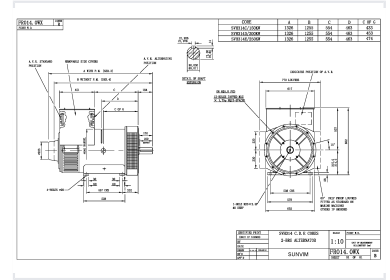

Brushless Marine Generator

This brushless marine generator is engineered to deliver consistent and efficient power output. It is built with high-quality materials and components, offering superior resistance to corrosion and wear.