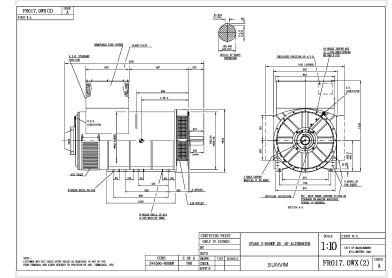

Brushless Land Generator, 6.5kW-1720kW

This brushless land generator comes in a power range from 6.5kW to 1720kW, with 4 and 6 pole options and single or double bearing structures. It features high quality, high reliability, high precision AVR, and stable performance.

ADDITIONAL IMAGES

Product Overview

Sunvim SV Series Land Generators

The SV Series brushless land generators provide a versatile power range from 6.5kW to 1720kW, catering to various industrial, commercial, and residential applications. Engineered with advanced technology, these units feature robust construction and high-precision Automatic Voltage Regulators (AVR) for stable performance. Designed for durability and reliability, they offer minimal radio interference and are available in both 4-pole and 6-pole configurations.

Technical Specifications

Power Range & Configuration

1720 kW

Maximum Power Output

6.5 kW

Minimum Power Output

Pole Settings

- 4
- 6