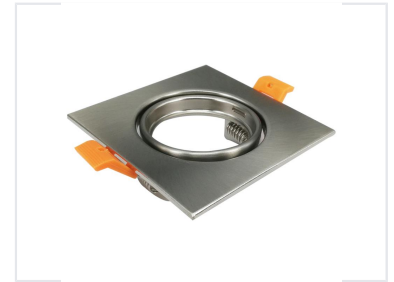

Brushed Nickel Recessed Lighting Trim

Recessed lighting trim designed for use with compatible recessed housings. It features a brushed nickel finish and spring clips for secure installation, suitable for residential and commercial applications.

ADDITIONAL IMAGES

Product Overview

Professional Recessed Lighting Trim

This premium recessed lighting trim is expertly designed to provide a clean, professional finish for residential and commercial lighting installations. Featuring a durable brushed nickel finish, it serves both functional and decorative purposes while securing lamp cups firmly in place. The fixture is compatible with various bulb types and includes integrated spring clips for safe, efficient installation in ceiling housings.

Design and Materials

Finish	Brushed Nickel
Fixture Shape	Square

Installation and Compatibility

Installation Components

- Spring clips for bulb securing
- Orange mounting clips for ceiling attachment

Application Compatibility