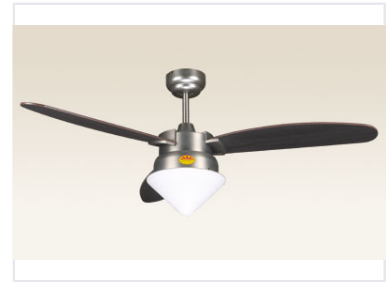

Brushed Nickel Ceiling Fan with Light

This ceiling fan features a brushed nickel finish and three dark wooden blades. It includes an integrated light fixture, providing both cooling and illumination.

Product Overview

Modern Comfort and Efficiency

This brushed nickel ceiling fan combines contemporary aesthetics with functional cooling and illumination. Designed with three dark wooden blades and an integrated light fixture, it offers a stylish solution for various interior spaces. Beyond its visual appeal, the fan is engineered to enhance air circulation, helping to optimize climate control and reduce energy consumption significantly when paired with air conditioning systems.

Design & Aesthetics

Finish	Brushed Nickel
Blade Material	Dark Wood
Number of Blades	3

Energy Efficiency

Energy Savings Analysis

AC Capacity (P Number)	Rated Power (W)	Daily Saving (\$)
1P	1200	2.622
2P	2200	5.182
3P	3100	7.486