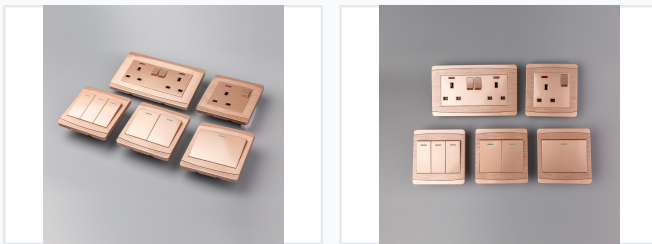

Brushed Metal Switch Socket Set

This set features flush-mounted electrical switch and socket plates with a brushed metallic finish. It includes a mix of single, double, and triple light switches, along with power sockets designed for modern interiors.

ADDITIONAL IMAGES

Product Overview

Professional Brushed Metal Connectivity Solutions

This brushed metal switch and socket collection offers a sophisticated, low-profile design ideal for modern commercial and residential interiors. The comprehensive set includes a variety of lighting switches and power outlets that provide both aesthetic consistency and reliable functionality. Each component is crafted to ensure a cohesive look, making them a premium choice for high-end electrical installations.

Technical Specifications

Material & Finish	Brushed Metal
Mounting Type	Flush-mounted

Product Configuration

Available Components

- Single light switch
- Double light switch
- Triple light switch
- Single power socket with switch
- Double power socket with two switches