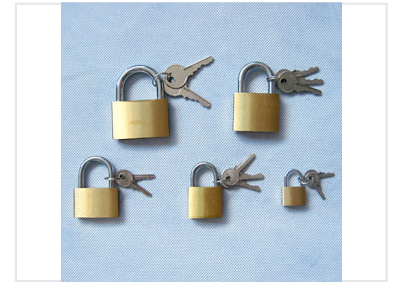

Brass Pin Tumbler Padlock Set

This set includes multiple brass padlocks in varying sizes, each with its corresponding keys. The padlocks feature a durable brass body and a silver-colored shackle.

Product Overview

Reliable Security Solution

This brass pin tumbler padlock set offers a versatile security solution for various applications. Featuring a durable brass body paired with a silver-colored shackle, these locks are designed for consistent performance. The set includes multiple sizes, ensuring you have the right fit for different locking needs, from small storage units to larger security requirements.

Technical Specifications

Set Contents

- 5 Brass Padlocks
- Corresponding keys for each padlock

Features