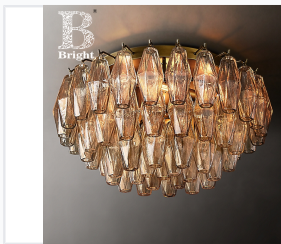

ADDITIONAL IMAGES

Product Overview

Sophisticated Lighting Solution

This modern pendant chandelier combines mid-century inspiration with a refined brass finish to create a statement piece for any interior. Crafted with high-quality glass and iron materials, it delivers an atmospheric lighting effect suitable for professional projects, including hotels, restaurants, and showrooms. Its elegant design balances simplicity with luxury, making it a versatile choice for contemporary spaces.

Technical Specifications

Finishing Techniques

- Frosting
- Silk-screen
- Logo printing
- Hot stamping

Materials

Glass, Crystal, Iron, Fabric, Stainless Steel, Aluminium

Available Colors

Black, White, Brown, Silver