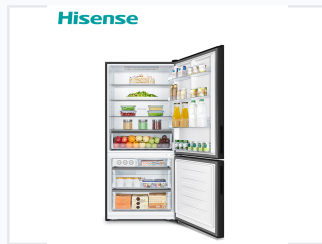

Bottom-Freezer Refrigerator with Auto Ice Maker

This bottom-mount refrigerator features a super energy-saving and counter depth design. It is equipped with an auto ice maker for readily available ice.

ADDITIONAL IMAGES

Product Overview

Energy-Efficient Bottom-Freezer Design

This bottom-mount refrigerator features a counter-depth design that integrates seamlessly with cabinetry for a sleek, modern kitchen aesthetic. Engineered for superior energy efficiency, it reduces operational costs while maintaining consistent cooling performance for food preservation. The unit includes a convenient integrated auto ice maker, making it a practical and high-performance solution for professional or residential environments.