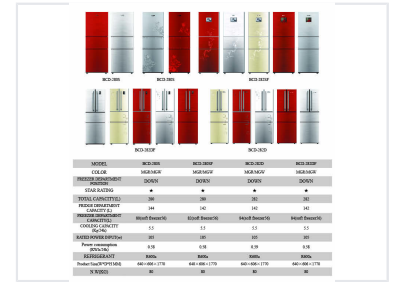

# Bottom Freezer Refrigerator (280L-282L)

This refrigerator series features a bottom freezer compartment. Models range from 280 to 282 liters in total capacity, with varying freezer and fridge department volumes.

### Bottom Freezer Refrigeration Series

This series of bottom freezer refrigerators offers versatile storage solutions with total capacities ranging from 280 to 282 liters. Designed for efficiency, these units feature a balanced distribution between fridge and freezer compartments, making them ideal for standard household or professional kitchen needs. With a consistent cooling capacity of 5.5 Kg/24h and eco-friendly R600a refrigerant, these appliances provide reliable performance and energy-conscious operation.

### Key Performance Metrics

**282 L**

Max Total Capacity

**5.5 Kg/24h**

Cooling Capacity

**105 W**

Rated Power Input