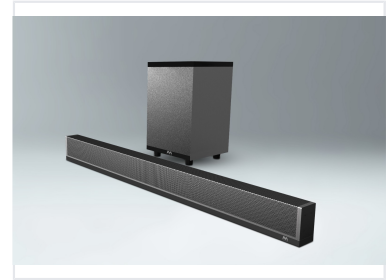

# Bluetooth Soundbar Speaker with Multiple Inputs

This soundbar speaker delivers enhanced audio output for an immersive sound experience. It is equipped with Bluetooth, AUX, USB, HDMI, Optical, and Coaxial inputs for versatile connectivity.

### High-Performance Audio Solution

The ATHENA-S0 soundbar system is engineered to deliver a powerful 100W audio output for immersive home or professional environments. Featuring a versatile configuration with a dedicated subwoofer and four drivers, it ensures a balanced sound profile. With comprehensive connectivity options including Bluetooth, AUX, USB, and digital inputs, this system integrates seamlessly into any multimedia setup.