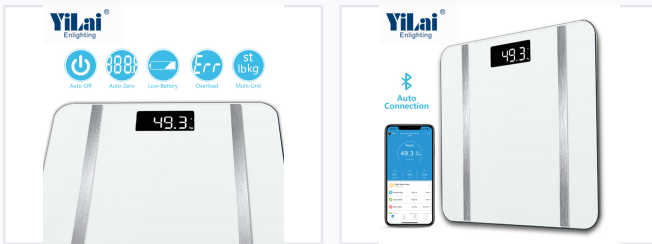

Bluetooth Body Composition Scale with App

This tempered glass scale has a capacity of 180 kg and a division of 100g. The scale connects to a smartphone app to view over 18 body values.

ADDITIONAL IMAGES

Product Overview

Smart Body Composition Scale

This advanced tempered glass scale provides comprehensive body analysis using high-precision strain gauge sensors. With seamless Bluetooth 4.0 connectivity, it syncs over 18 body health indicators directly to a dedicated app for easy monitoring. Designed for household use, it features an automatic step-on system, multi-user support, and compatibility with major health tracking platforms.

Technical Specifications

Weight Capacity	180 kg
Division	100 g
Dimensions	300 x 300 x 24 mm
Power Source	3 x AAA batteries (included)
Display	LCD with white digital backlight

Smart Features

The smart scale features an easy-to-read white backlit LCD and detailed app-based health tracking.