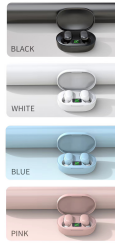

ADDITIONAL IMAGES

Product Overview

Versatile TWS Bluetooth Earphones

These True Wireless Stereo earphones offer a seamless audio experience with Bluetooth 5.0 connectivity for stable streaming and hands-free calls. Featuring a compact charging case with an integrated digital battery display, they are designed for professional users who value both style and functionality. Available in multiple colors, the ergonomic design ensures a secure and comfortable fit for extended daily use.

Key Performance Metrics

Performance Highlights

4 Hours
Playback Time

4 Hours
Talk Time

120 Hours
Standby Time

Technical Specifications

Bluetooth Version	5.0
Chipset	Bluetrum (Y)
Signal-to-Noise Ratio	87 db±3db

Battery & Charging

Battery Type	Lithium Battery
Earphone Battery Capacity	35 mAh
Charging Case Capacity	300 mAh
Charging Duration	2 Hours

Design & Aesthetics

FOUR-COLOR BLOOM
PICK AT WILL

Choose from four vibrant colors to match your style, featuring a sleek charging case with a digital power indicator.

Key Features

- Digital battery level display
- Ergonomic secure-fit design
- True Wireless Stereo (TWS) technology
- Compact oval charging case

Available Colors

Black, White, Blue, Pink