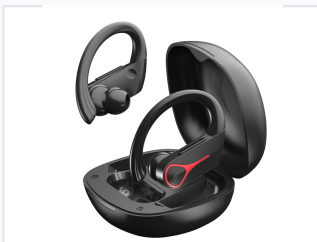

Bluetooth 5.0 True Wireless Stereo Ear-phones with Ear-Hook Design

These TWS Bluetooth earphones deliver high-quality audio and convenience with a secure ear-hook design, perfect for active use. The included charging case extends the battery life, ensuring longer enjoyment of music and hands-free calls.

ADDITIONAL IMAGES

Product Overview

Superior Audio for Active Lifestyles

These True Wireless Stereo earphones are engineered for users who demand stability and reliability during physical activities. Featuring a secure ear-hook design and IPX7 waterproof rating, they provide a comfortable, sweat-resistant fit for sports and travel. Integrated with Bluetooth 5.0 and advanced audio profiles, these earphones deliver seamless connectivity and crisp sound for both music and hands-free communication.

AAC, SBC

Operation Range

10 m

Power and Battery

Performance Metrics

6 hours

Music Time

150 hours

Standby Time

500 mAh

Case Capacity

Charging Specifications

Feature	Value
Charging Time	Within 2 hours
Charging Voltage	DC 5V