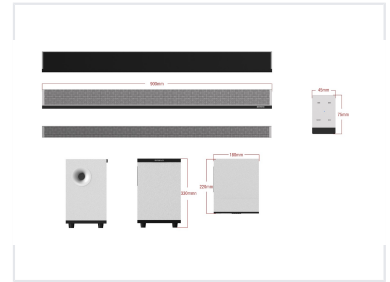

Bluetooth 5.0 Home Theater Soundbar with Subwoofer

This soundbar is a wireless Bluetooth 5.0 home theater system designed for TV integration. It features a separate subwoofer for enhanced bass and delivers immersive audio quality.

ADDITIONAL IMAGES

Overview

Premium Home Theater Audio Experience

This 100W soundbar and subwoofer system delivers immersive, high-fidelity audio for your home entertainment setup. Designed with modern aesthetics and a sleek metallic mesh grille, it integrates seamlessly into any living space. The system features versatile connectivity options including Bluetooth 5.0, HDMI, Optical, and USB playback, ensuring high-quality sound for all your media needs.

Performance

Total Output Power

100 W

Rated Power

Technical Specifications

| | |
|-----------------------|---|
| Speaker Configuration | 5.25 inch subwoofer driver with 2 inch, 4-unit soundbar array |
| Connectivity | Bluetooth 5.0, HDMI, Optical, AUX IN, USB |

Physical Dimensions

System Dimensions

| Component | Dimensions (L x H x D) |
|-----------|------------------------|
| Soundbar | 900 x 78 x 48 mm |
| Subwoofer | 180 x 330 x 220 mm |

Features

Key Features